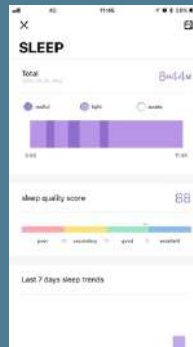

HEART RATE MONITOR
Heart-rate and blood pressure

CALORIES
Calculate calories burned

SLEEP MONITOR
Track sleep time And quality

REMOTE
Trigger your camera from your watch

REMINDERS
Schedule vibrating alarms

GOALS
Set up your daily goals

OTA UPDATE
Firmware updated via mobile app

SEDENTARY
Alerts you when you remain inactive

WORKOUT
Choose between different work out modes

BLOOD OXYGEN
Keep track of your blood oxygen level

WEATHER
Get updated weather forecasts

PARCOURS
Real GPS. Show your parcours even without phone

APPLICATION

TECH SPECS

Battery type: Polymer 150mAh
 Display: IPS 240*240 Colorful LCD
 Bluetooth® 4.0 BLE
 Standby time: up to 30 days
 Sensor: G-Sensor BOSCH BMA421
 Heart-rate sensor
 Water resistant IP68, IATM
 Operating temperature: -25°C - +50°C
 Dimensions: 42*35*10 mm
 Weight: 59.2 g
 Android, iOS Phone app