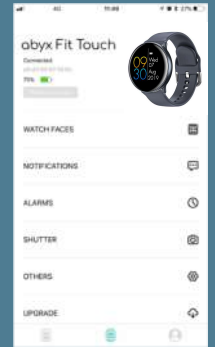

HEART RATE MONITOR
Heart-rate and blood pressure

CALORIES
Calculate calories burned

SLEEP MONITOR
Track sleep time And quality

REMOTE
Trigger your camera from your watch

REMINDERS
Schedule vibrating alarms

GOALS
Set up your daily goals

OTA UPDATE
Firmware updated via mobile app

SEDENTARY
Alerts you when you remain inactive

WORKOUT
Choose between different work out modes

BLOOD OXYGEN
Keep track of your blood oxygen level

WEATHER
Get updated weather forecasts

PARCOURS
Real GPS. Show your parcours even without phone

APPLICATION

TECH SPECS

Battery type: Polymer 150mAh
 Display: IPS 240*240 Colorful LCD
 Bluetooth® 4.0 BLE
 Standby time: up to 30 days
 Sensor: G-Sensor BOSCH BMA421
 Heart-rate sensor
 Water resistant IP68, IATM
 Operating temperature: -25°C - +50°C
 Dimensions: 42*35*10 mm
 Weight: 59.2 g
 Android, iOS Phone app